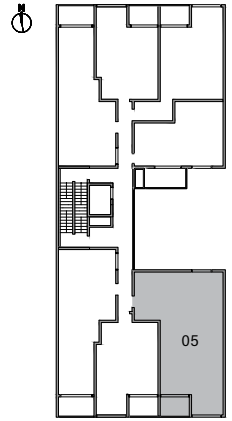

S3 - 2 BED + DEN

Interior: 880 sq.ft.

Outdoor: 48 sq.ft.

FLOOR 5, 6, 7