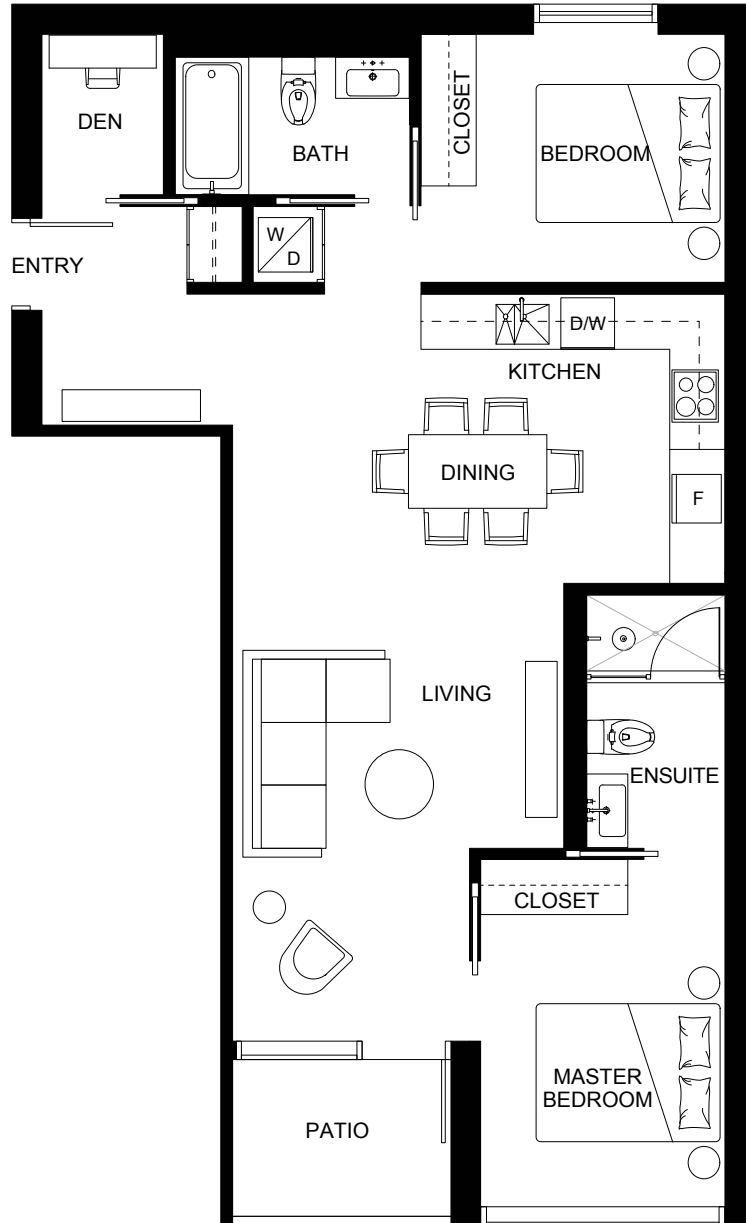

S3 - 2 BED + DEN

Interior: 880 sq.ft.

Outdoor: 48 sq.ft.

FLOOR 5, 6, 7