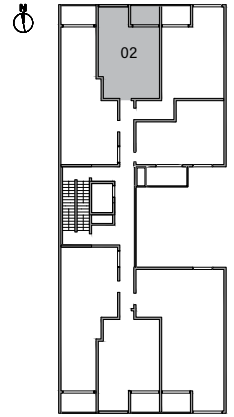

N2 - 1 BED + DEN

Interior: 459 sq.ft.

Outdoor: 48 sq.ft.

FLOOR 5, 6, 7